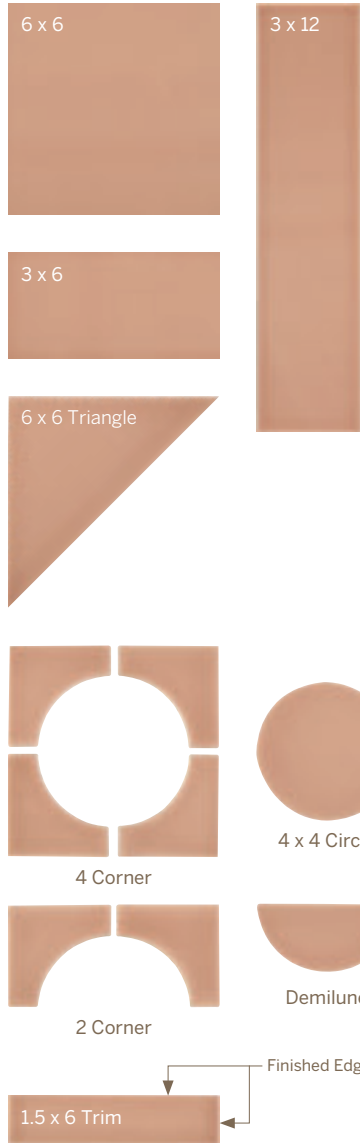

Cursive is offered in 3"x6" and 3"x12" rectangles, 6" squares, 6" triangles, as well 4" circles and 2" demilunes. Coordinating corner options are available to frame the circles and demilunes. A 1 1/2" x 6" trim piece with finished edges on short and long sides complete the offering. Each tile has a handmade appearance with a watercolor effect around the edges. Nine trending colors, including notable hues of Iris, Goldenrod, and Rose Gold, let you dot your i's and cross your t's with distinct flourish and fashion.

- A range of fun sizes, including a 4" circle, 2" demilune, and 6" triangle
- Nine colors, each with a handcrafted appearance and subtle watercolor effect

CRV01 ▶ Ghost 6 x 6
CRV07 ▶ Rose Gold 6 x 6
CRV08 ▶ Goldenrod 6 x 6
CRV09 ▶ Oxblood 6 x 6

CRV06 ▶ Iris

CRV07 ▶ Rose Gold

CRV08 ▶ Goldenrod

CRV09 ▶ Oxblood

CRV01 ▶ Ghost 3 x 6, Triangle, 4 x 4 Circle, 4-Corner and 3 x 12 on sidewalls

CRV03 ▶ Charcoal 3 x 6, Triangle, 4 x 4 Circle and 4-Corner

Specifications

Sizes shown in CRV07

* Has finished edges on one 6" and 1-1/2" side

CRV04 ▶ Soft Teal 4-Corner, Triangle, 4 x 4 Circle and 3 x 6

CRV05 ▶ Old Denim 4-Corner, Triangle and 4 x 4 Circle,

Sizes*

Field Tile

	Nominal Size (in)	Actual Size (in)	Thickness (in)	Finish
3 x 6	3 x 6	3 x 6	3/8	Gloss
3 x 12	3 x 12	3 x 12	3/8	Gloss
6 x 6	6 x 6	6 x 6	3/8	Gloss
Circle	4 x 4	4 x 4	3/8	Gloss
Demilune	2 x 4	2 x 4	3/8	Gloss
4-Corner	6 x 6	6 x 6	3/8	Gloss
2-Corner	3 x 6	3 x 6	3/8	Gloss
Triangle	6 x 6	6 x 6	3/8	Gloss