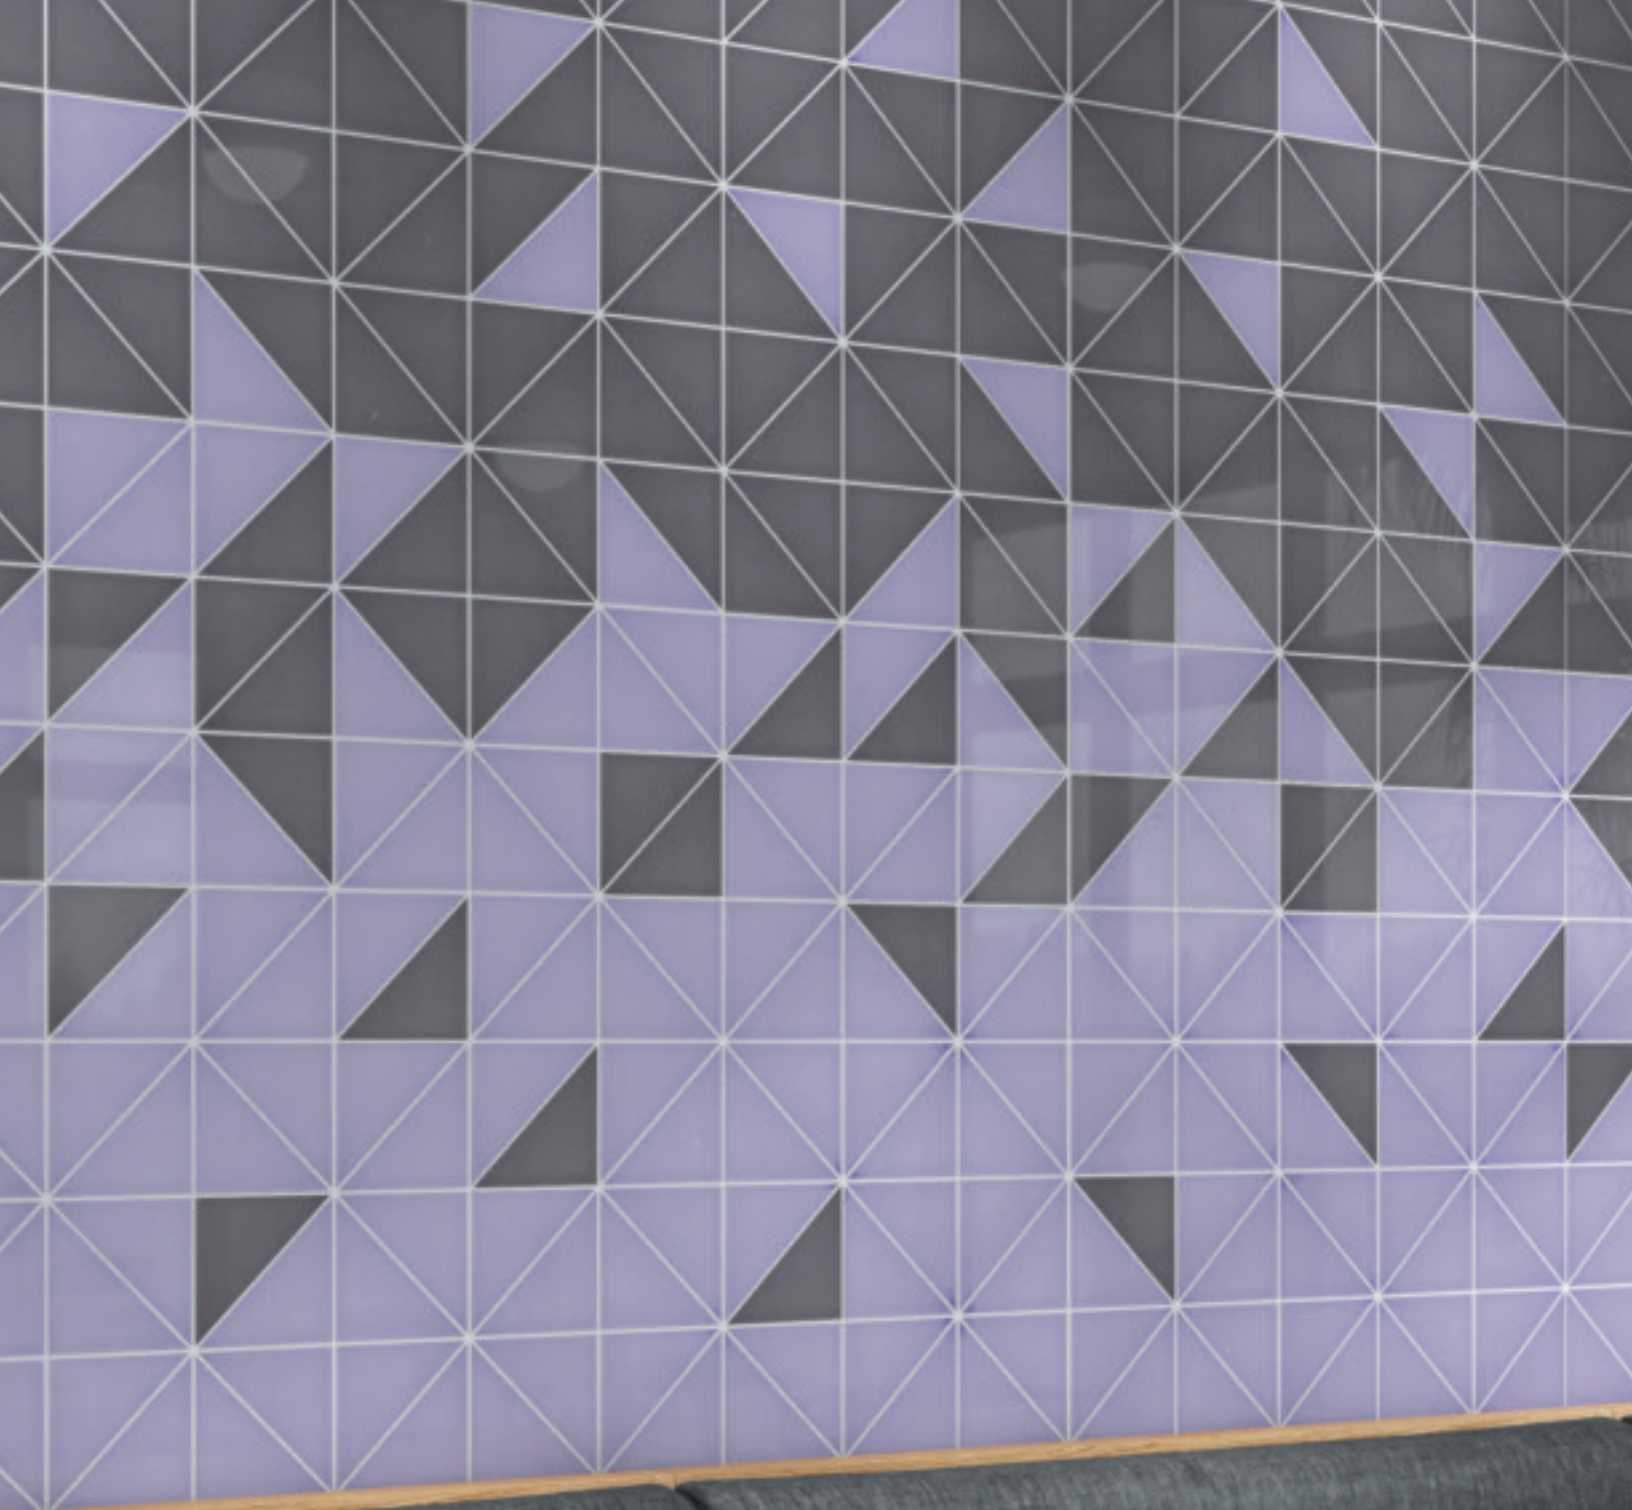


Cursive

Wall Tile

Cursive

Wall Tile

As unique as your penmanship, Cursive brings signature style to your interior design.

Let walls be your memoir as you write with the eclectic colors and shapes of Cursive ceramic wall tile series by Crossville. Punctuate spaces with light and dark colors. Blend interesting shapes to create the loops and lines of your manuscript. Craft an epic tale with the collection's handmade variation that lends design depth and promises to wow.

Cursive is offered in 3"x6" and 3"x12" rectangles, 6" squares, 6" triangles, as well 4" circles and 2" demilunes. Coordinating corner options are available to frame the circles and demilunes. A 1 1/2" x 6" trim piece with finished edges on short and long sides complete the offering. Each tile has a handmade appearance with a watercolor effect around the edges. Nine trending colors, including notable hues of Iris, Goldenrod, and Rose Gold, let you dot your i's and cross your t's with distinct flourish and fashion.

- A range of fun sizes, including a 4" circle, 2" demilune, and 6" triangle
- Nine colors, each with a handcrafted appearance and subtle watercolor effect

CRV01 ▶ Ghost 6 x 6
CRV07 ▶ Rose Gold 6 x 6
CRV08 ▶ Goldenrod 6 x 6
CRV09 ▶ Oxblood 6 x 6

CRV03 ▶ Charcoal Triangle
CRV06 ▶ Iris Triangle

Color Palette

Available Colors

CRV01 ▶ Ghost

CRV02 ▶ Smoke

CRV03 ▶ Charcoal

CRV04 ▶ Soft Teal

CRV05 ▶ Old Denim